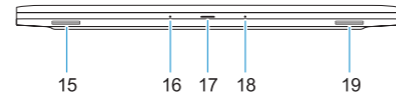

# Features

លក្ខណៈពិសេស | Fitur-fitur | Características | الميزات

- |                                  |                        |
|----------------------------------|------------------------|
| 1. Power button                  | 16. Microphone         |
| 2. Kensington security slot      | 17. Power status light |
| 3. Battery status button         | 18. Microphone         |
| 4. Battery status lights         | 19. Speaker            |
| 5. USB 3.0 port with PowerShare  | 20. Service tag label  |
| 6. Memory card reader            |                        |
| 7. Touchpad                      |                        |
| 8. Headset port                  |                        |
| 9. Thunderbolt™ 3 port           |                        |
| 10. HDMI port                    |                        |
| 11. USB 3.0 port with PowerShare |                        |
| 12. Power connector              |                        |
| 13. Camera status light          |                        |
| 14. Camera                       |                        |
| 15. Speaker                      |                        |